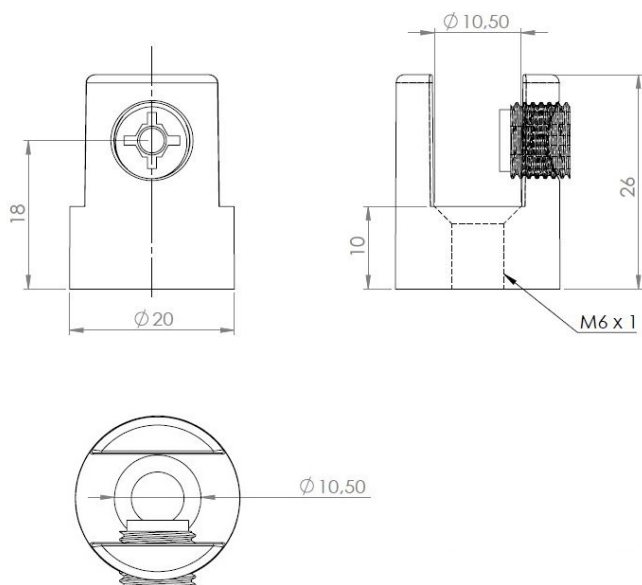

## Description:

Shelf Support  $\varnothing 20 \times 26$ mm, F/6-10mm Glass, Polished Brass Look, W/Metric Screw, Hole M6

## Item number:

22.02.226-8

Units	Box	Carton	HS Code	Barcode
Pcs.	1	500	8302420090	 5704866513333